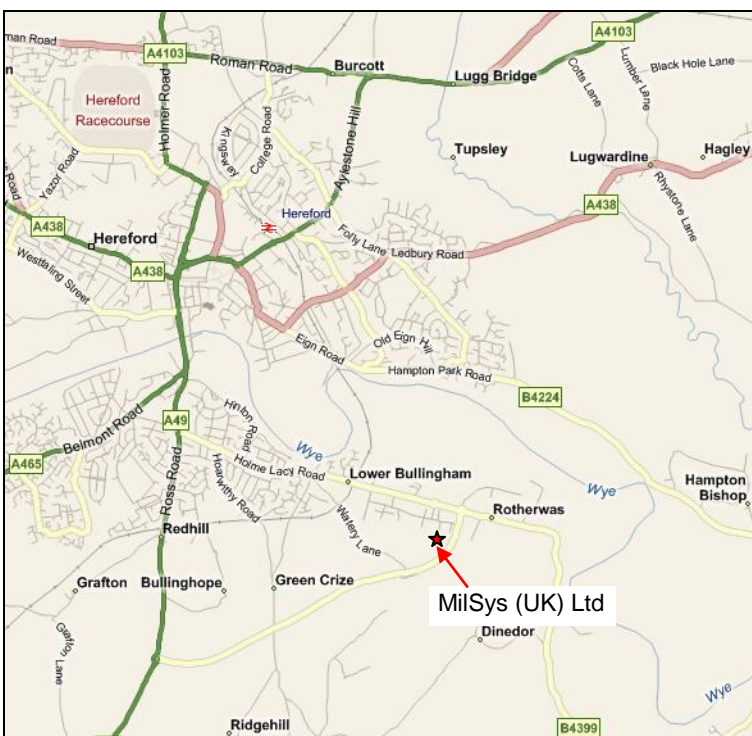

## Directions to MilSys (UK) Ltd, Hereford

### **From A438 (East) & A49 (North):**

On the approach to Hereford follow signs for city centre. Pick up signs for A49 Ross-on-Wye and follow the A49 crossing over the River Wye on the dual carriage way bridge. Bear left into the left hand lane; go straight over the first set of traffic lights. Remain in the left hand lane, at the second set of lights remain left and take the A49 Ross-on-Wye. Pass the BP garage on your left, at the next set of lights turn left on to the B4399, continue on B4399, straight over at the mini roundabout, pass under the railway bridge and continue until next roundabout, 3rd exit into Rotherwas estate, right at junction, 50m turn left, left again onto Ramsden Rd. 300m arrive at MilSys (UK) Ltd.

### **From A49 (South):**

Follow A49 towards Hereford, you will pass a Travelodge on your left, at the Bullinghope roundabout take the second exit onto the Rotherwas bypass road, continue to the roundabout. Turn left, pass a Murco Petrol station on the left, at the next roundabout turn left, right at the junction, 50m turn left, left again onto Ramsden Road, 300m arrive at MilSys (UK) Ltd.