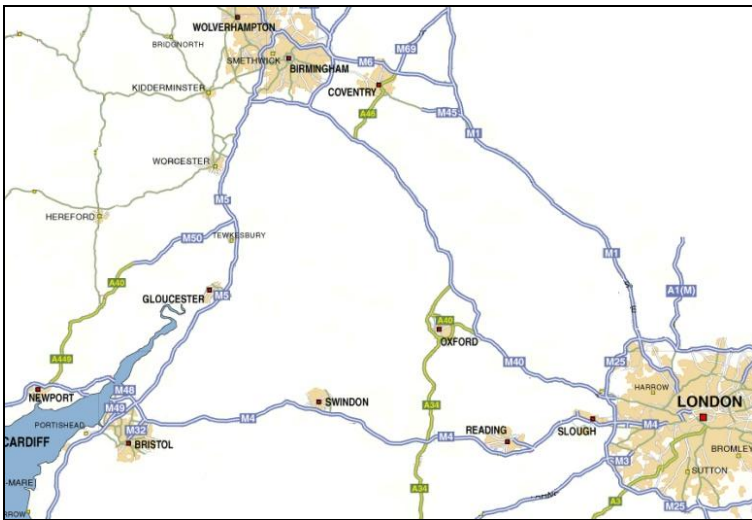

## Directions to MilSys (UK) Ltd, Hereford

### **From A438 (East) & A49 (North):**

On the approach to Hereford follow signs for city centre. Pick up signs for A49 Ross-on-Wye and follow the A49 crossing over the River Wye on the dual carriage way bridge. Bear left into the left hand lane; go straight over the first set of traffic lights. Remain in the left hand lane, at the second set of lights remain left and take the A49 Ross-on-Wye. Pass the BP garage on your left, at the next set of lights turn left on to the B4399, continue on B4399, straight over at the mini roundabout, pass under the railway bridge and continue until next roundabout, 3rd exit into Rotherwas estate, right at junction, 50m turn left, left again onto Ramsden Rd. 300m arrive at MilSys (UK) Ltd.

### **From A49 (South):**

Follow A49 towards Hereford, you will pass a Travelodge on your left, at the Bullinghope roundabout take the second exit onto the Rotherwas bypass road, continue to the roundabout. Turn left, pass a Murco Petrol station on the left, at the next roundabout turn left, right at the junction, 50m turn left, left again onto Ramsden Road, 300m arrive at MilSys (UK) Ltd.